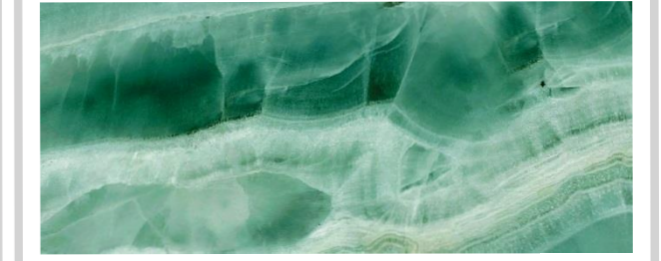

SERISTAL STONE

The Gold Rush

Deep Ocean

File size: 250cmx60cm | 98.42"x23.62"

Green Lake

File size: 250cmx60cm | 98.42"x23.62"

City Lights

Calacatta

Dark & White

Carmen

Alberta Rock

Spanish Wall

SERISTAL STONE

Ruggine Buio

Ruggine Lumi

Ruggine Gregio