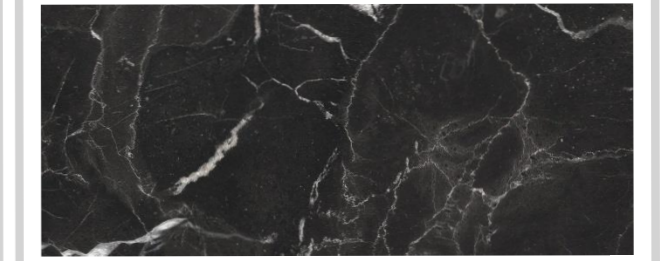

SERISTAL STONE

The Gold Rush

Deep Ocean

File size: 250cmx60cm | 98.42"x23.62"

Green Lake

File size: 250cmx60cm | 98.42"x23.62"

City Lights

Calacatta

Dark & White

Carmen

Alberta Rock

Spanish Wall

SERISTAL STONE

Ruggine Buio

Ruggine Lumi

Ruggine Gregio